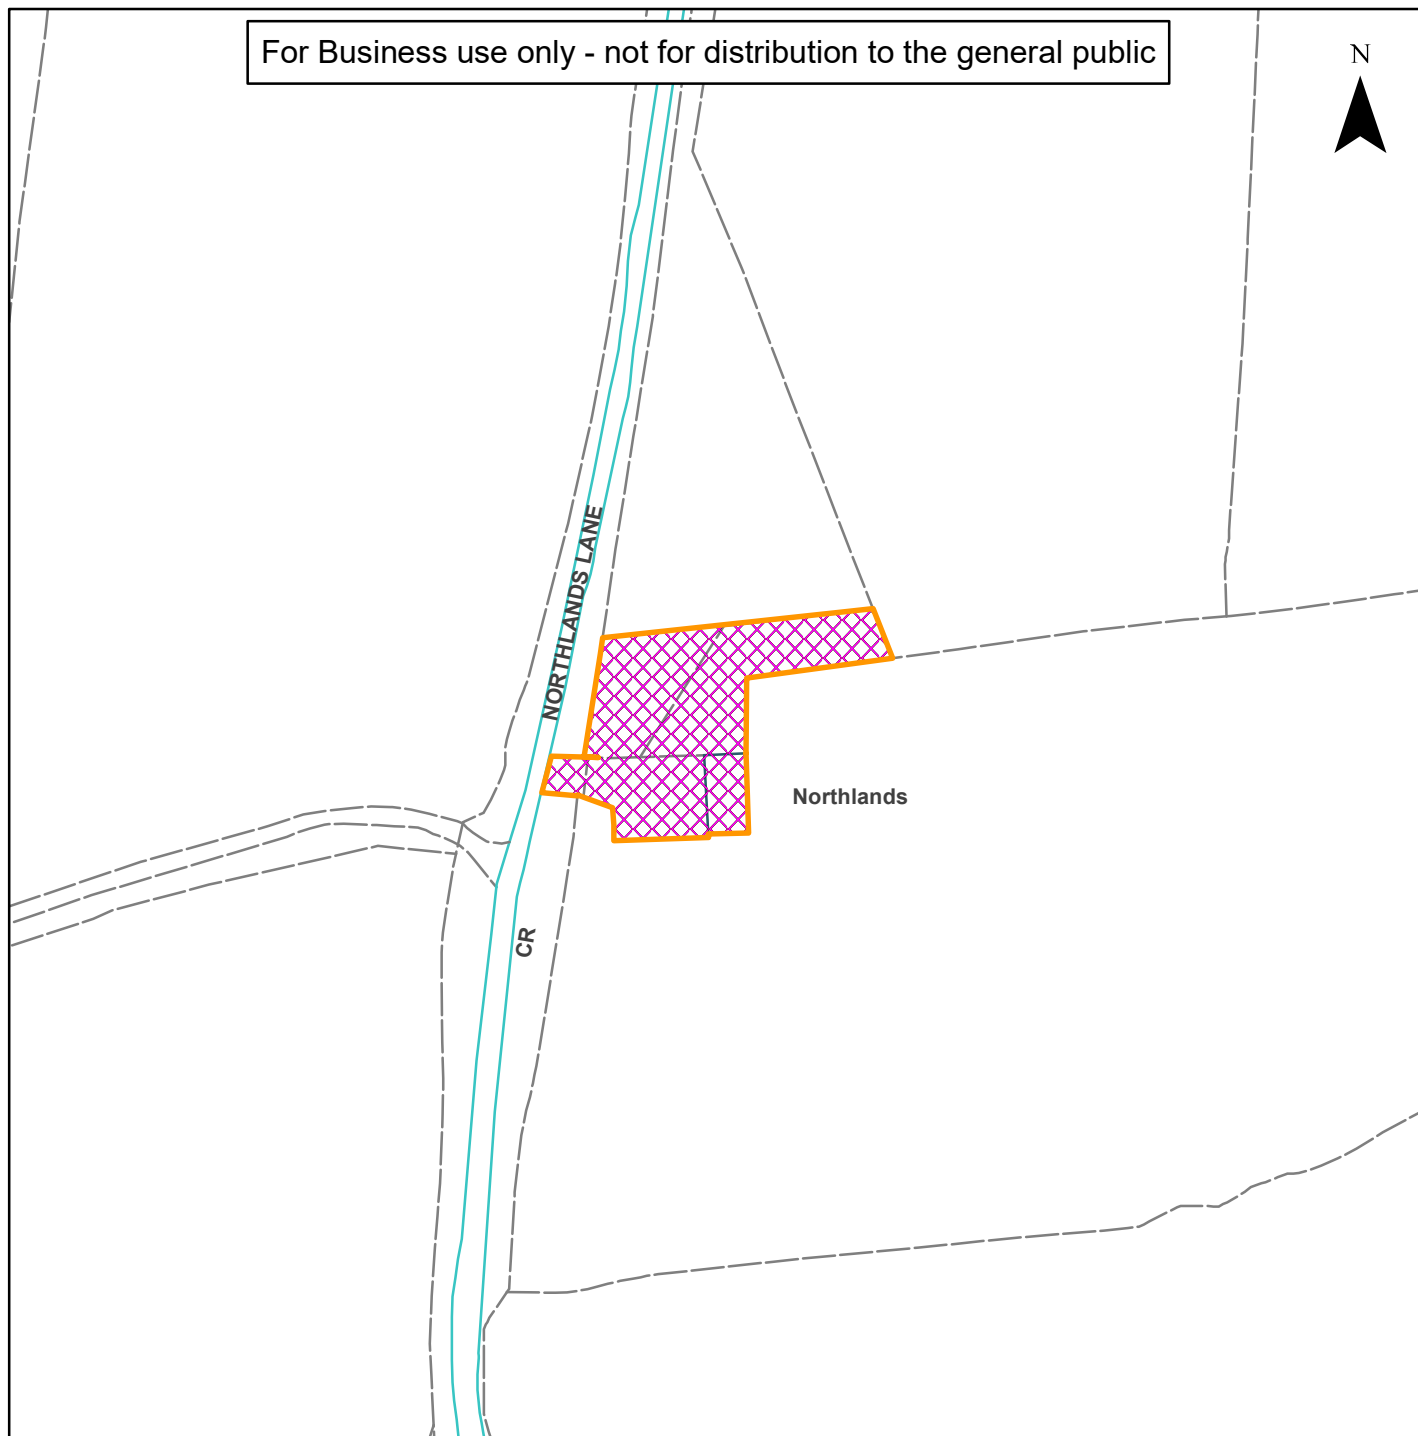

06) DC/21/2676

Horsham
District
Council

Northlands Barn, Northlands Lane, Storrington, West Sussex

For Business use only - not for distribution to the general public

N

Scale: 1:1,250

Reproduced by permission of Ordnance Survey map on behalf of HMSO. © Crown copyright and database rights (2019). Ordnance Survey Licence.100023865